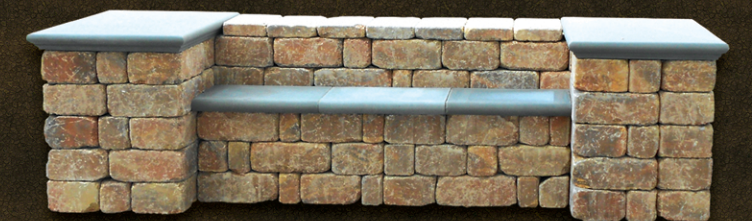

**STONEGATE
BENCH KIT**